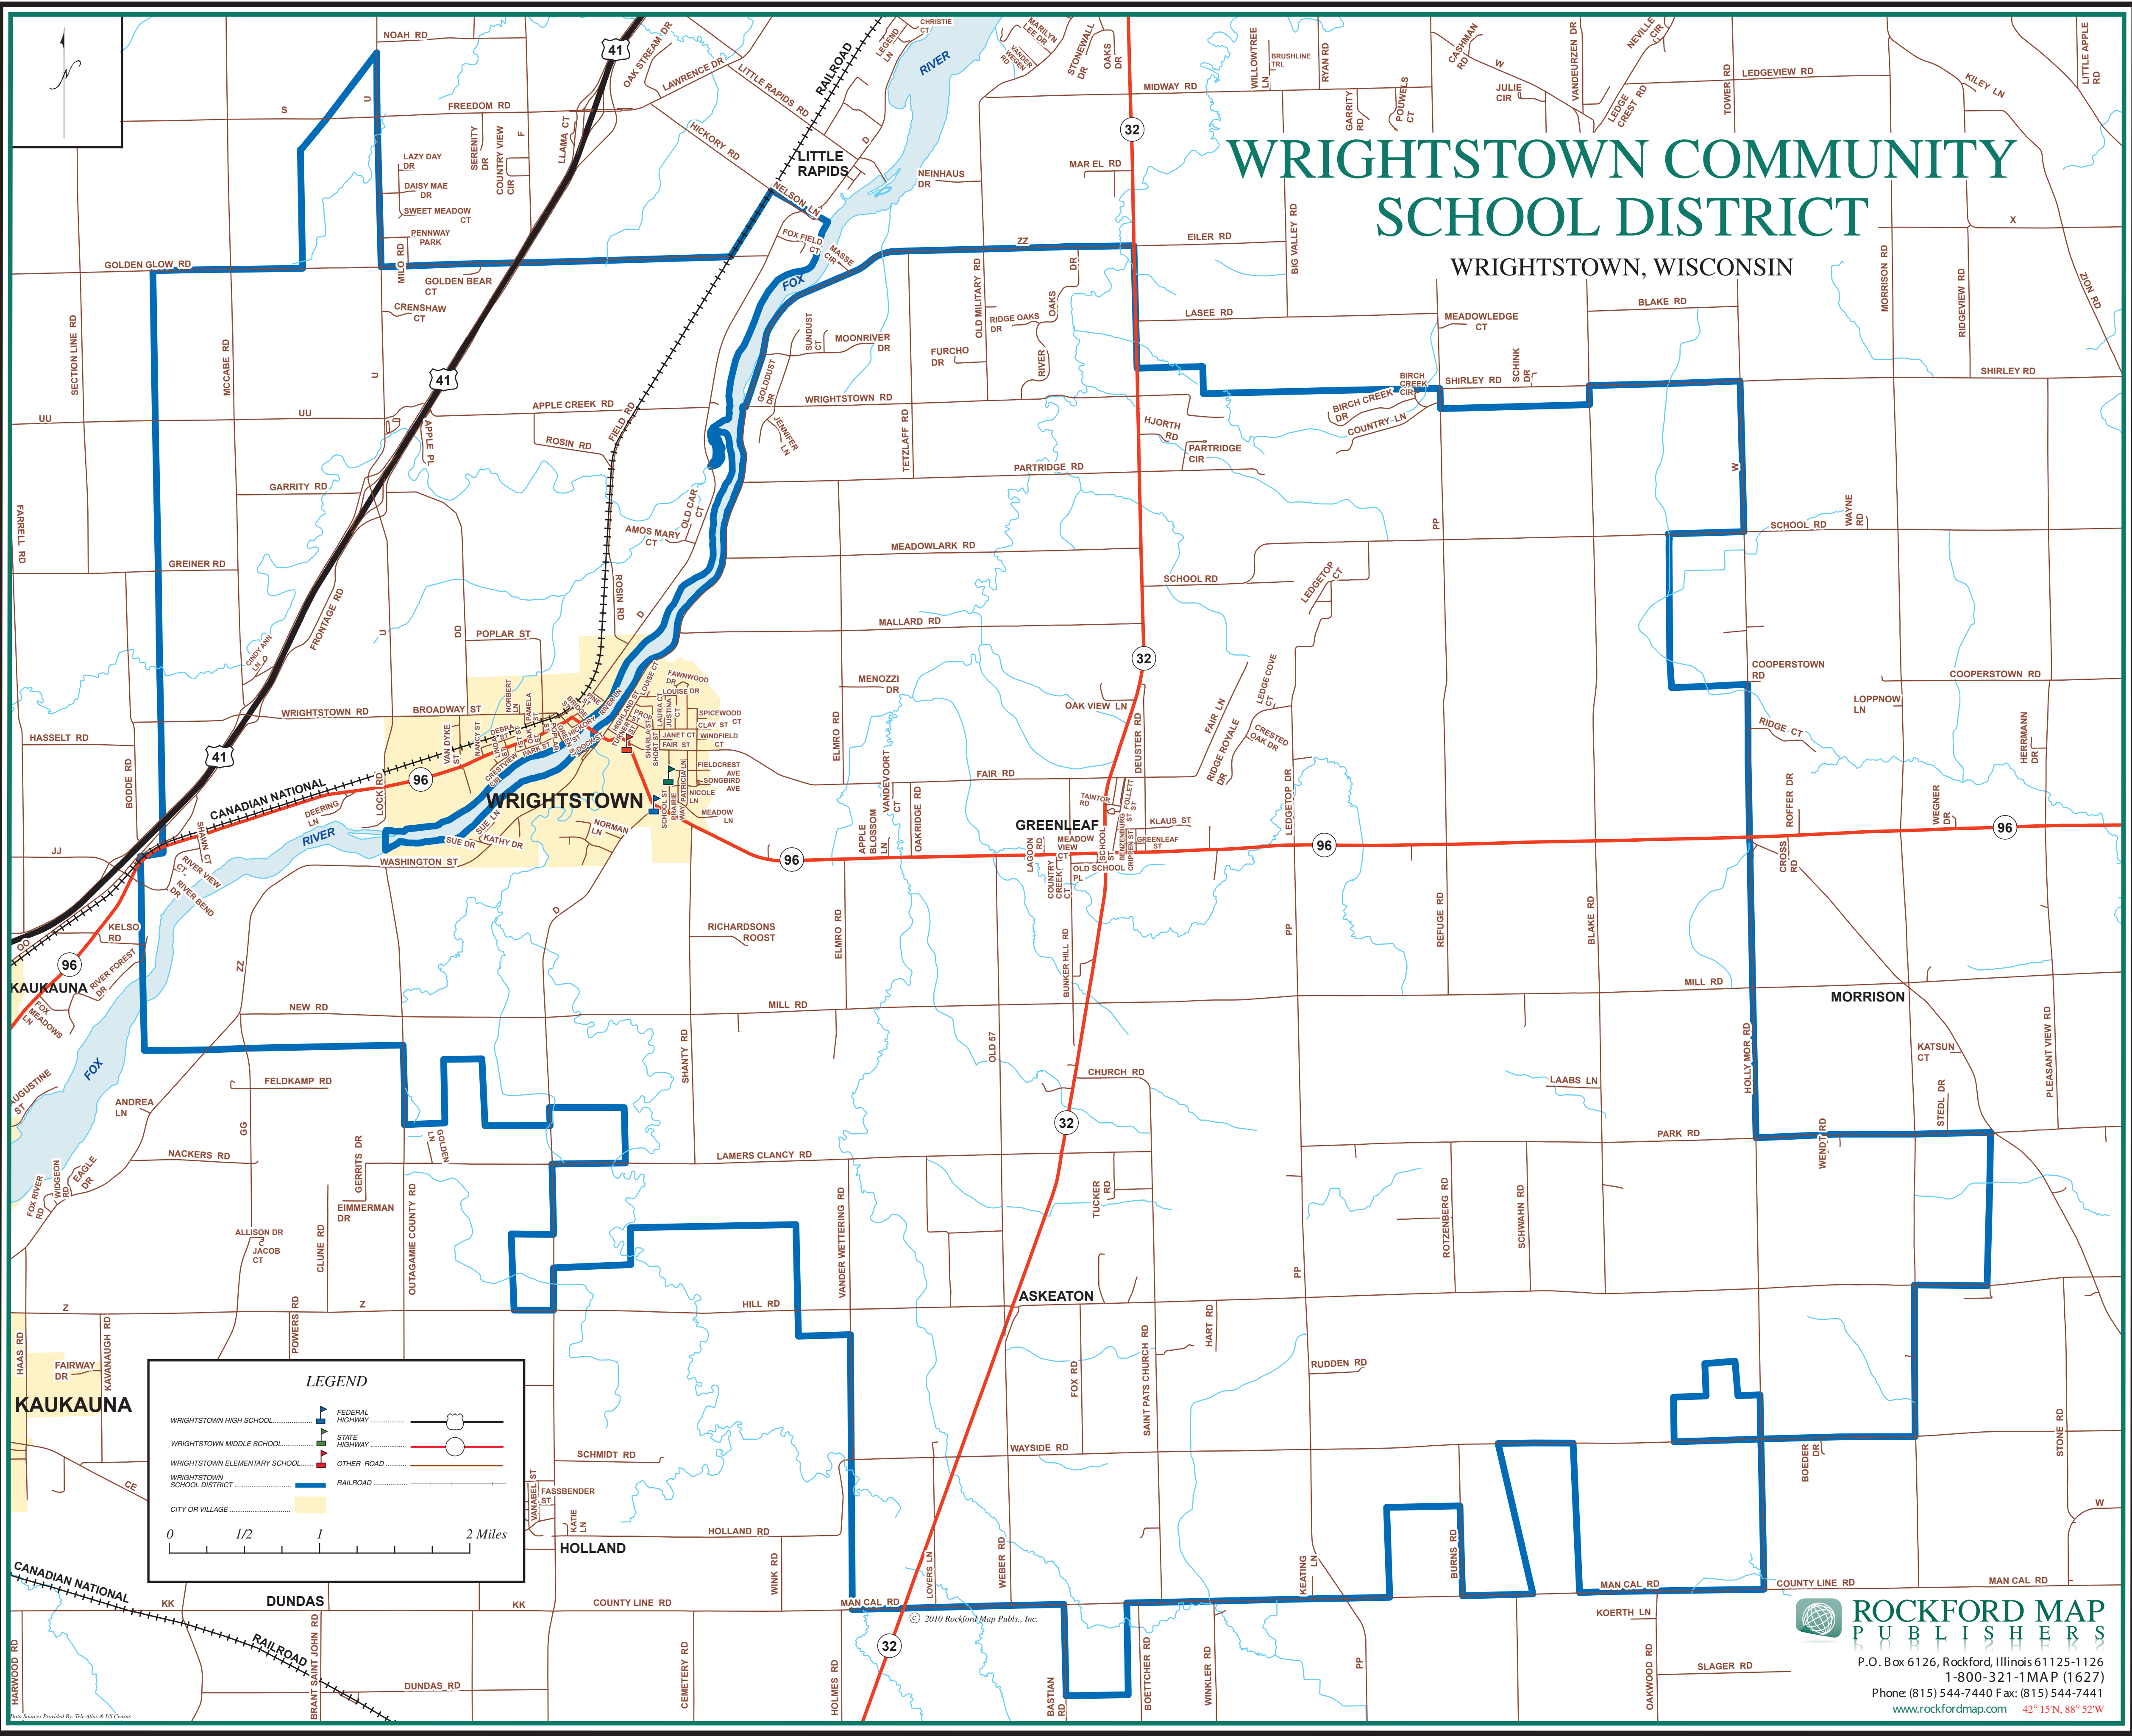

WRIGHTSTOWN COMMUNITY SCHOOL DISTRICT

WRIGHTSTOWN, WISCONSIN

LEGEND

- WRIGHTSTOWN HIGH SCHOOL
- WRIGHTSTOWN MIDDLE SCHOOL
- WRIGHTSTOWN ELEMENTARY SCHOOL
- WRIGHTSTOWN SCHOOL DISTRICT
- CITY OR VILLAGE
- FEDERAL HIGHWAY
- STATE HIGHWAY
- OTHER ROAD
- RAILROAD

0 1/2 1 2 Miles

ROCKFORD MAP PUBLISHERS
 P.O. Box 6126, Rockford, Illinois 61125-1126
 1-800-321-1MAP (1627)
 Phone: (815) 544-7440 Fax: (815) 544-7441
 www.rockfordmap.com 42° 15'N, 88° 52'W

Map Sources Provided By: Esri, Aerial & US Census